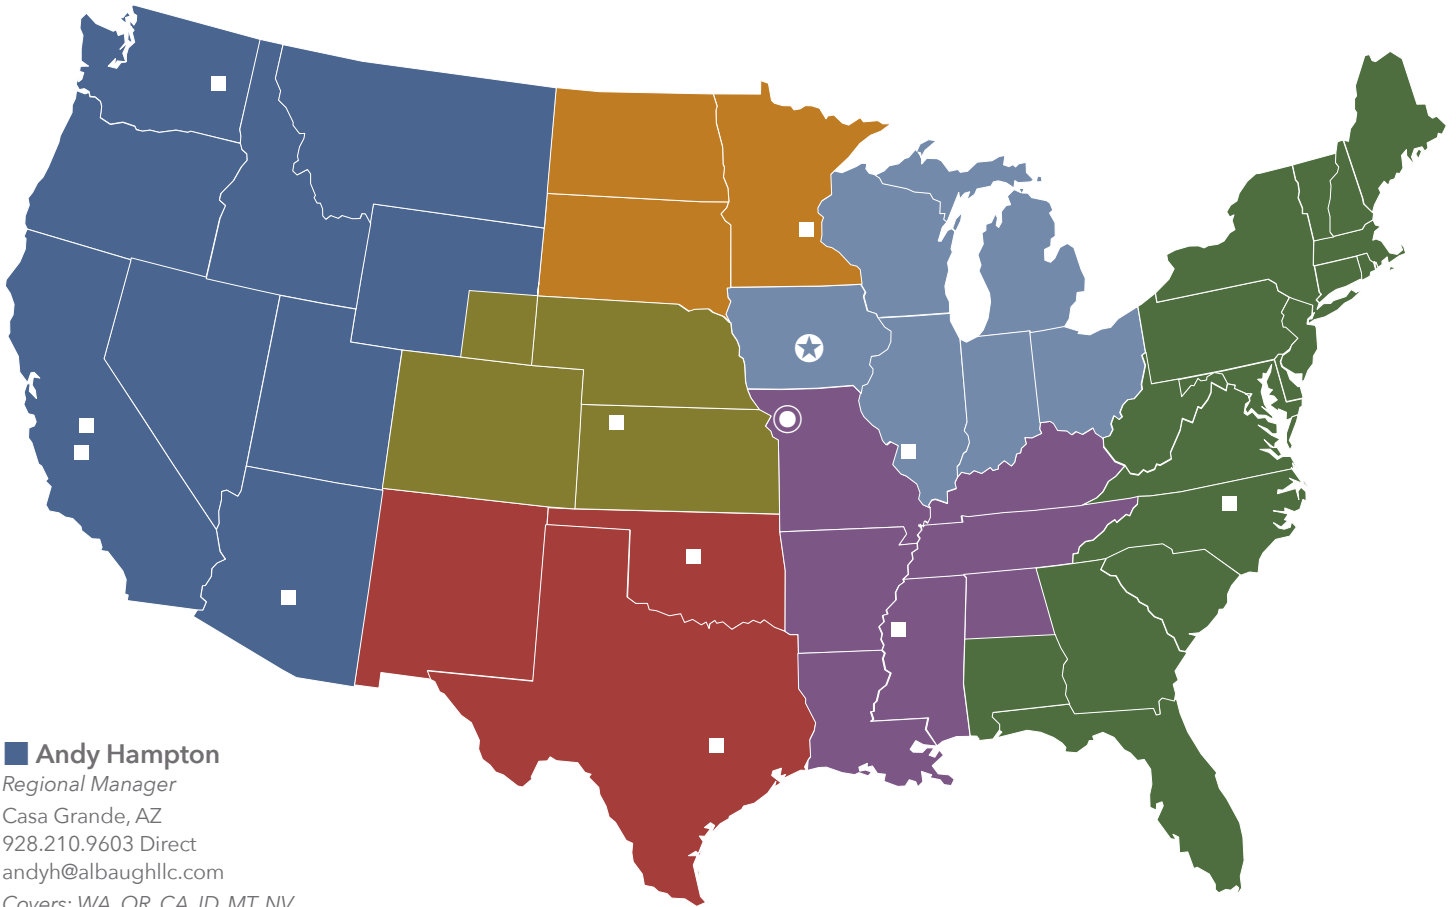

CROP PROTECTION SALES

- ★ World Headquarters Ankeny, IA
- Manufacturing Plant St. Joseph, MO

■ Andy Hampton

Regional Manager

Casa Grande, AZ
928.210.9603 Direct
andyh@albaughllc.com

Covers: WA, OR, CA, ID, MT, NV,
UT, AZ, Northwest WY