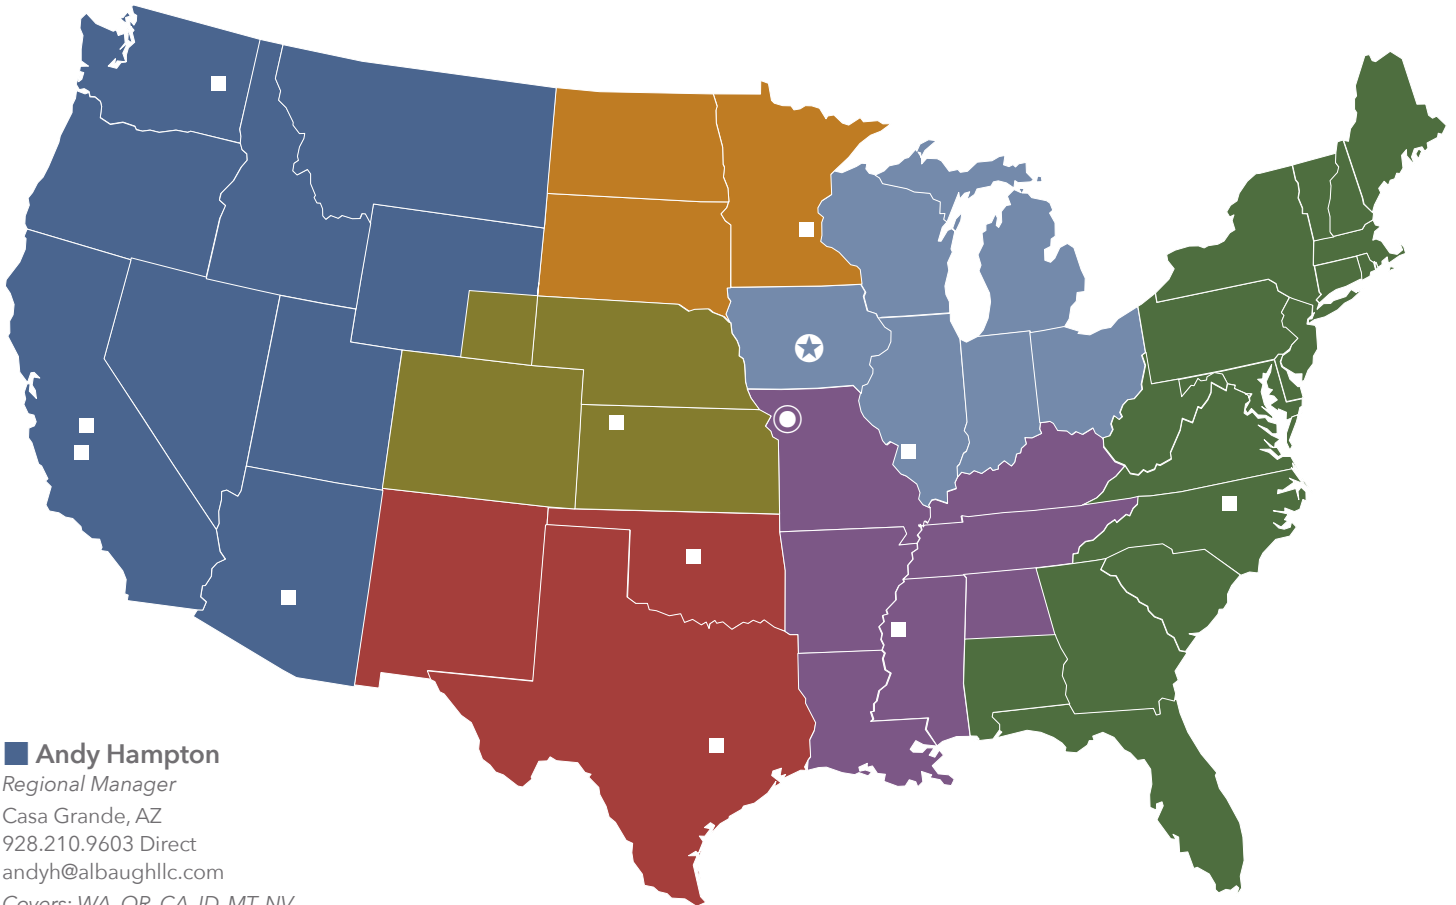

CROP PROTECTION SALES

- ★ World Headquarters Ankeny, IA
- Manufacturing Plant St. Joseph, MO

■ Andy Hampton

Regional Manager

Casa Grande, AZ
928.210.9603 Direct
andyh@albaughllc.com

Covers: WA, OR, CA, ID, MT, NV,
UT, AZ, Northwest WY