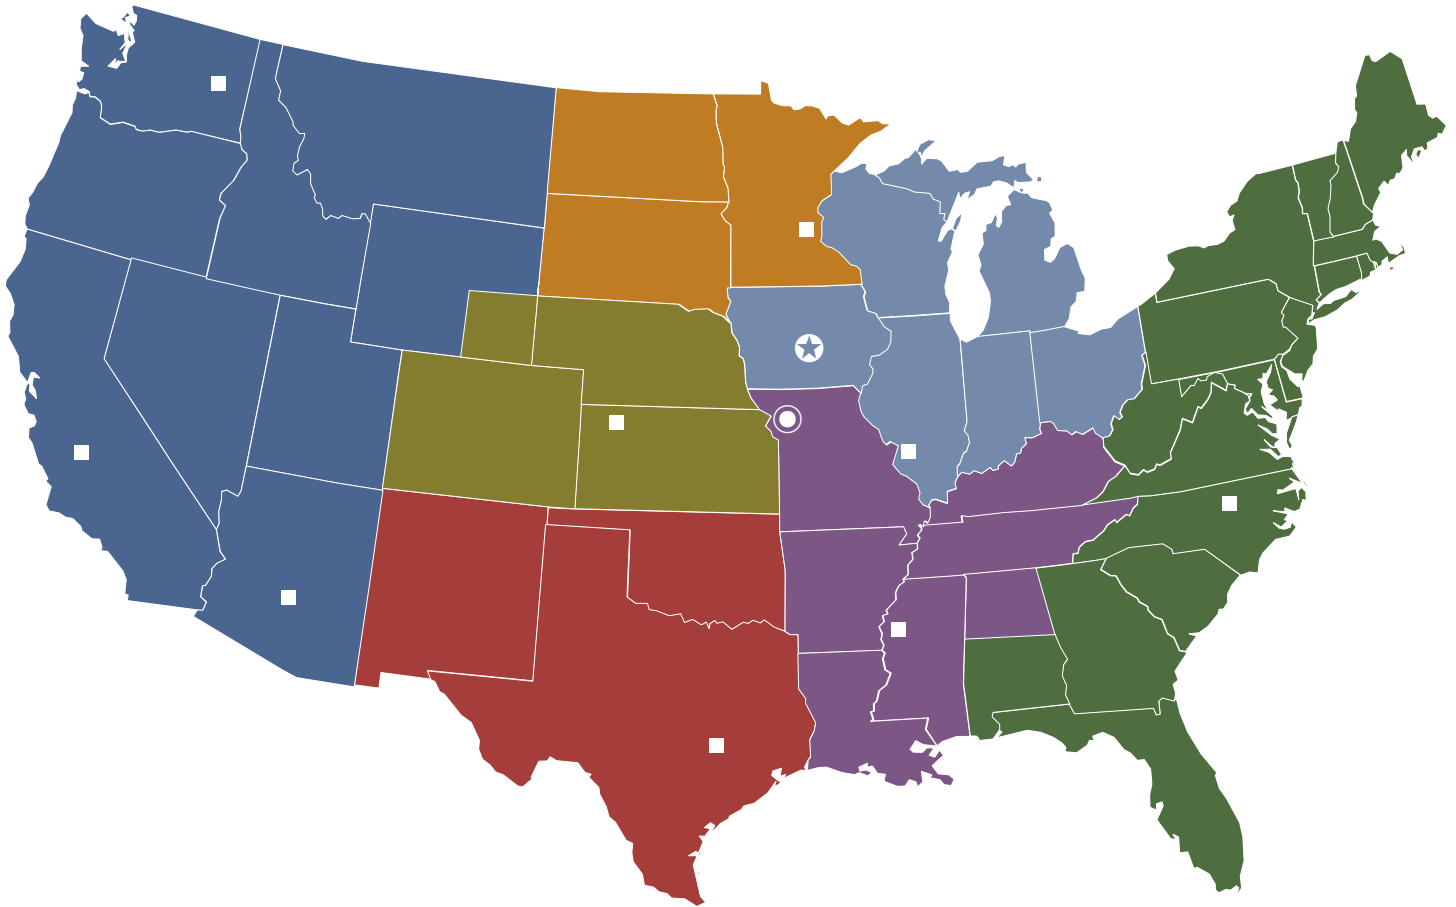

CROP PROTECTION SALES

- ★ World Headquarters Ankeny, IA
- Manufacturing Plant St. Joseph, MO

■ Andy Hampton

Regional Manager

Casa Grande, AZ
928.210.9603 Direct
andyh@albaughllc.com
Covers: WA, OR, CA, ID, MT, NV,
UT, AZ, Northwest WY