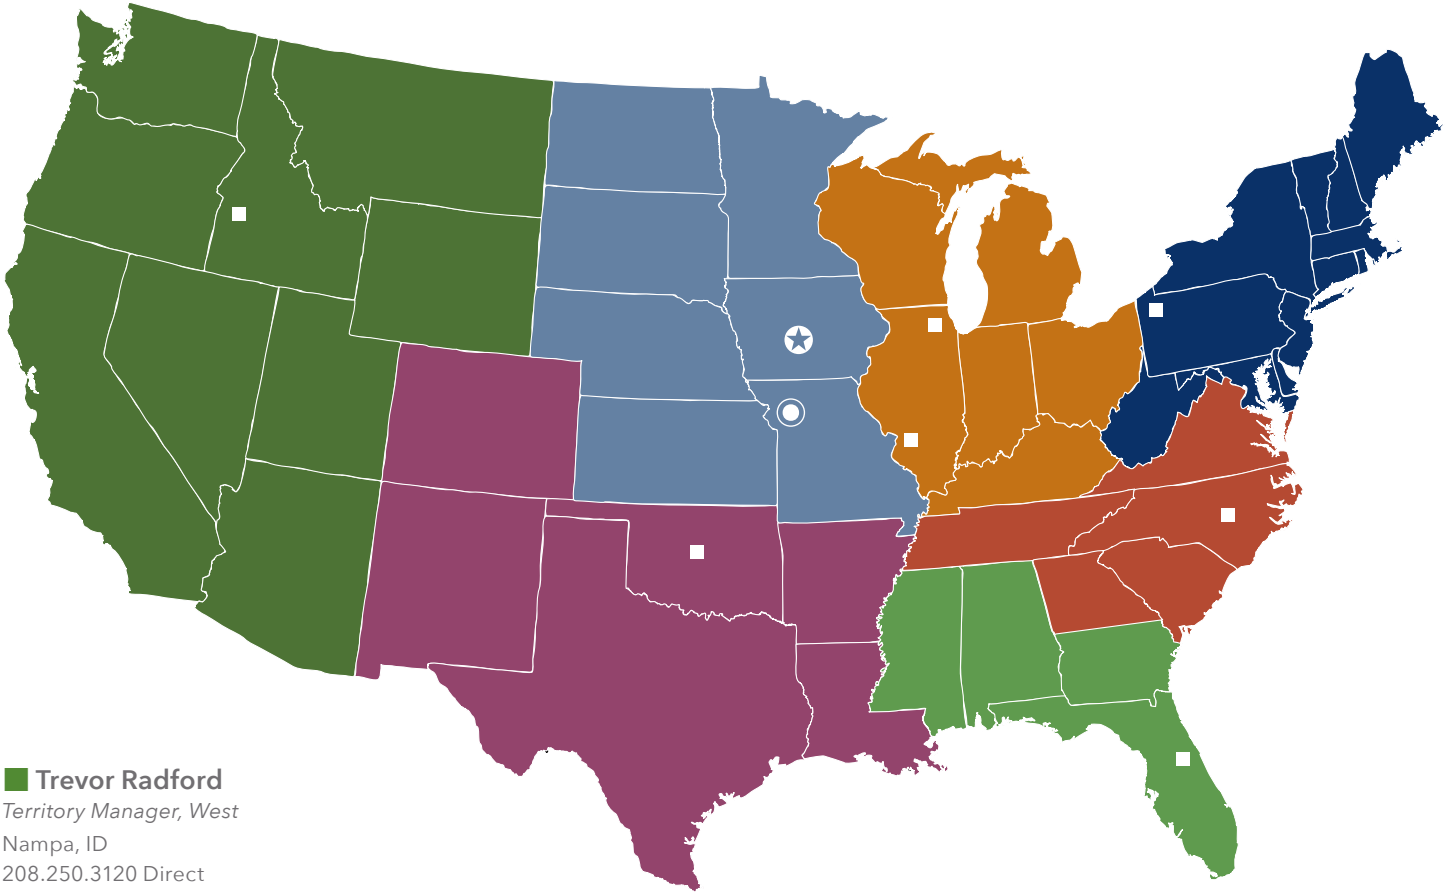

SPECIALTY SALES

★ World Headquarters Ankeny, IA

● Manufacturing Plant St. Joseph, MO

■ Trevor Radford

Territory Manager, West

Nampa, ID

208.250.3120 Direct

trevor.radford@albaughllc.com

Covers: WA, OR, ID, MT, WY, CA, NV, UT, AZ

■ Mike Daugherty

Territory Manager, Midwest

Troy, IL

618.513.5001 Direct

michael.daugherty@albaughllc.com

Covers: ND, SD, MN, NE, IA, NV, KS, MO

■ Todd Deitz

Territory Manager, Great Lakes

Grayslake, IL

847.257.5334 Direct

todd.deitz@albaughllc.com

Covers: WI, MI, IL, IN, OH, KY

■ Mike Blatt

Territory Manager, Northeast

Erie, PA

Covers: VA, TN, NC, SC, North GA

■ Harold Wilhelm

Territory Manager, Gulf Coast

Oviedo, FL

407.988.7203 Direct

harold.wilhelm@albaughllc.com

Covers: MS, AL, South GA, FL

■ John Rom