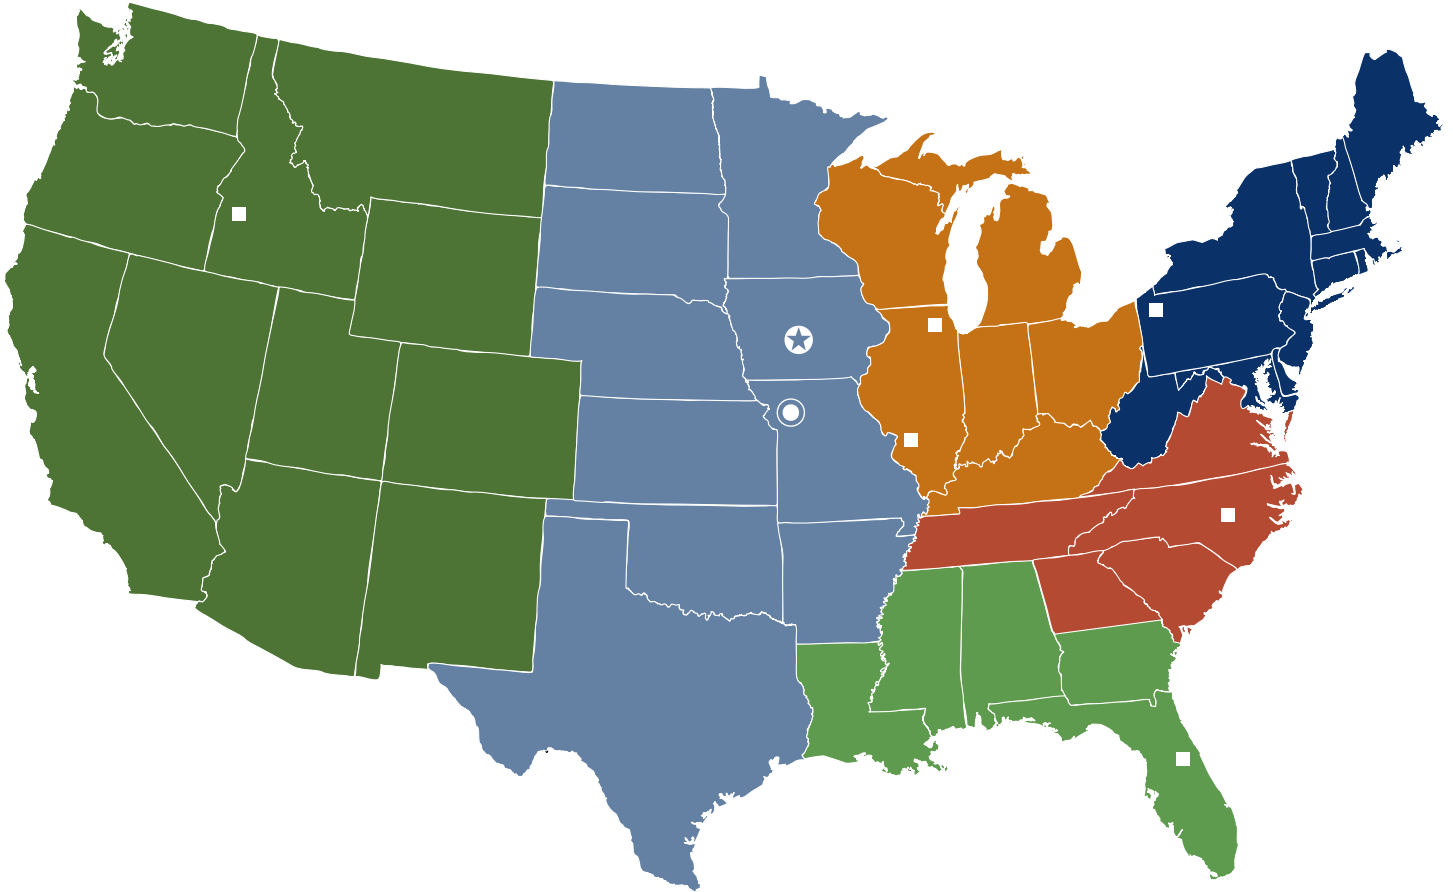

# SPECIALTY SALES

★ World Headquarters Ankeny, IA

● Manufacturing Plant St. Joseph, MO

## ■ Mike Daugherty

*Territory Manager, Midwest*

Troy, IL  
618.513.5001 Direct  
michael.daugherty@albaughllc.com  
Covers: ND, SD, MN, NE, IA, NV, KS,  
MO, OK, AR, TX